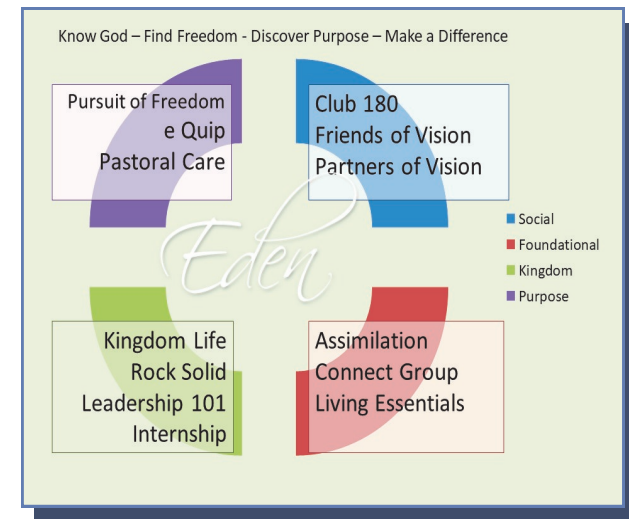

EDEN GROWTH TRACK 1 Cor. 12:7-11

**Eden Growth Programme
February—November
2021**